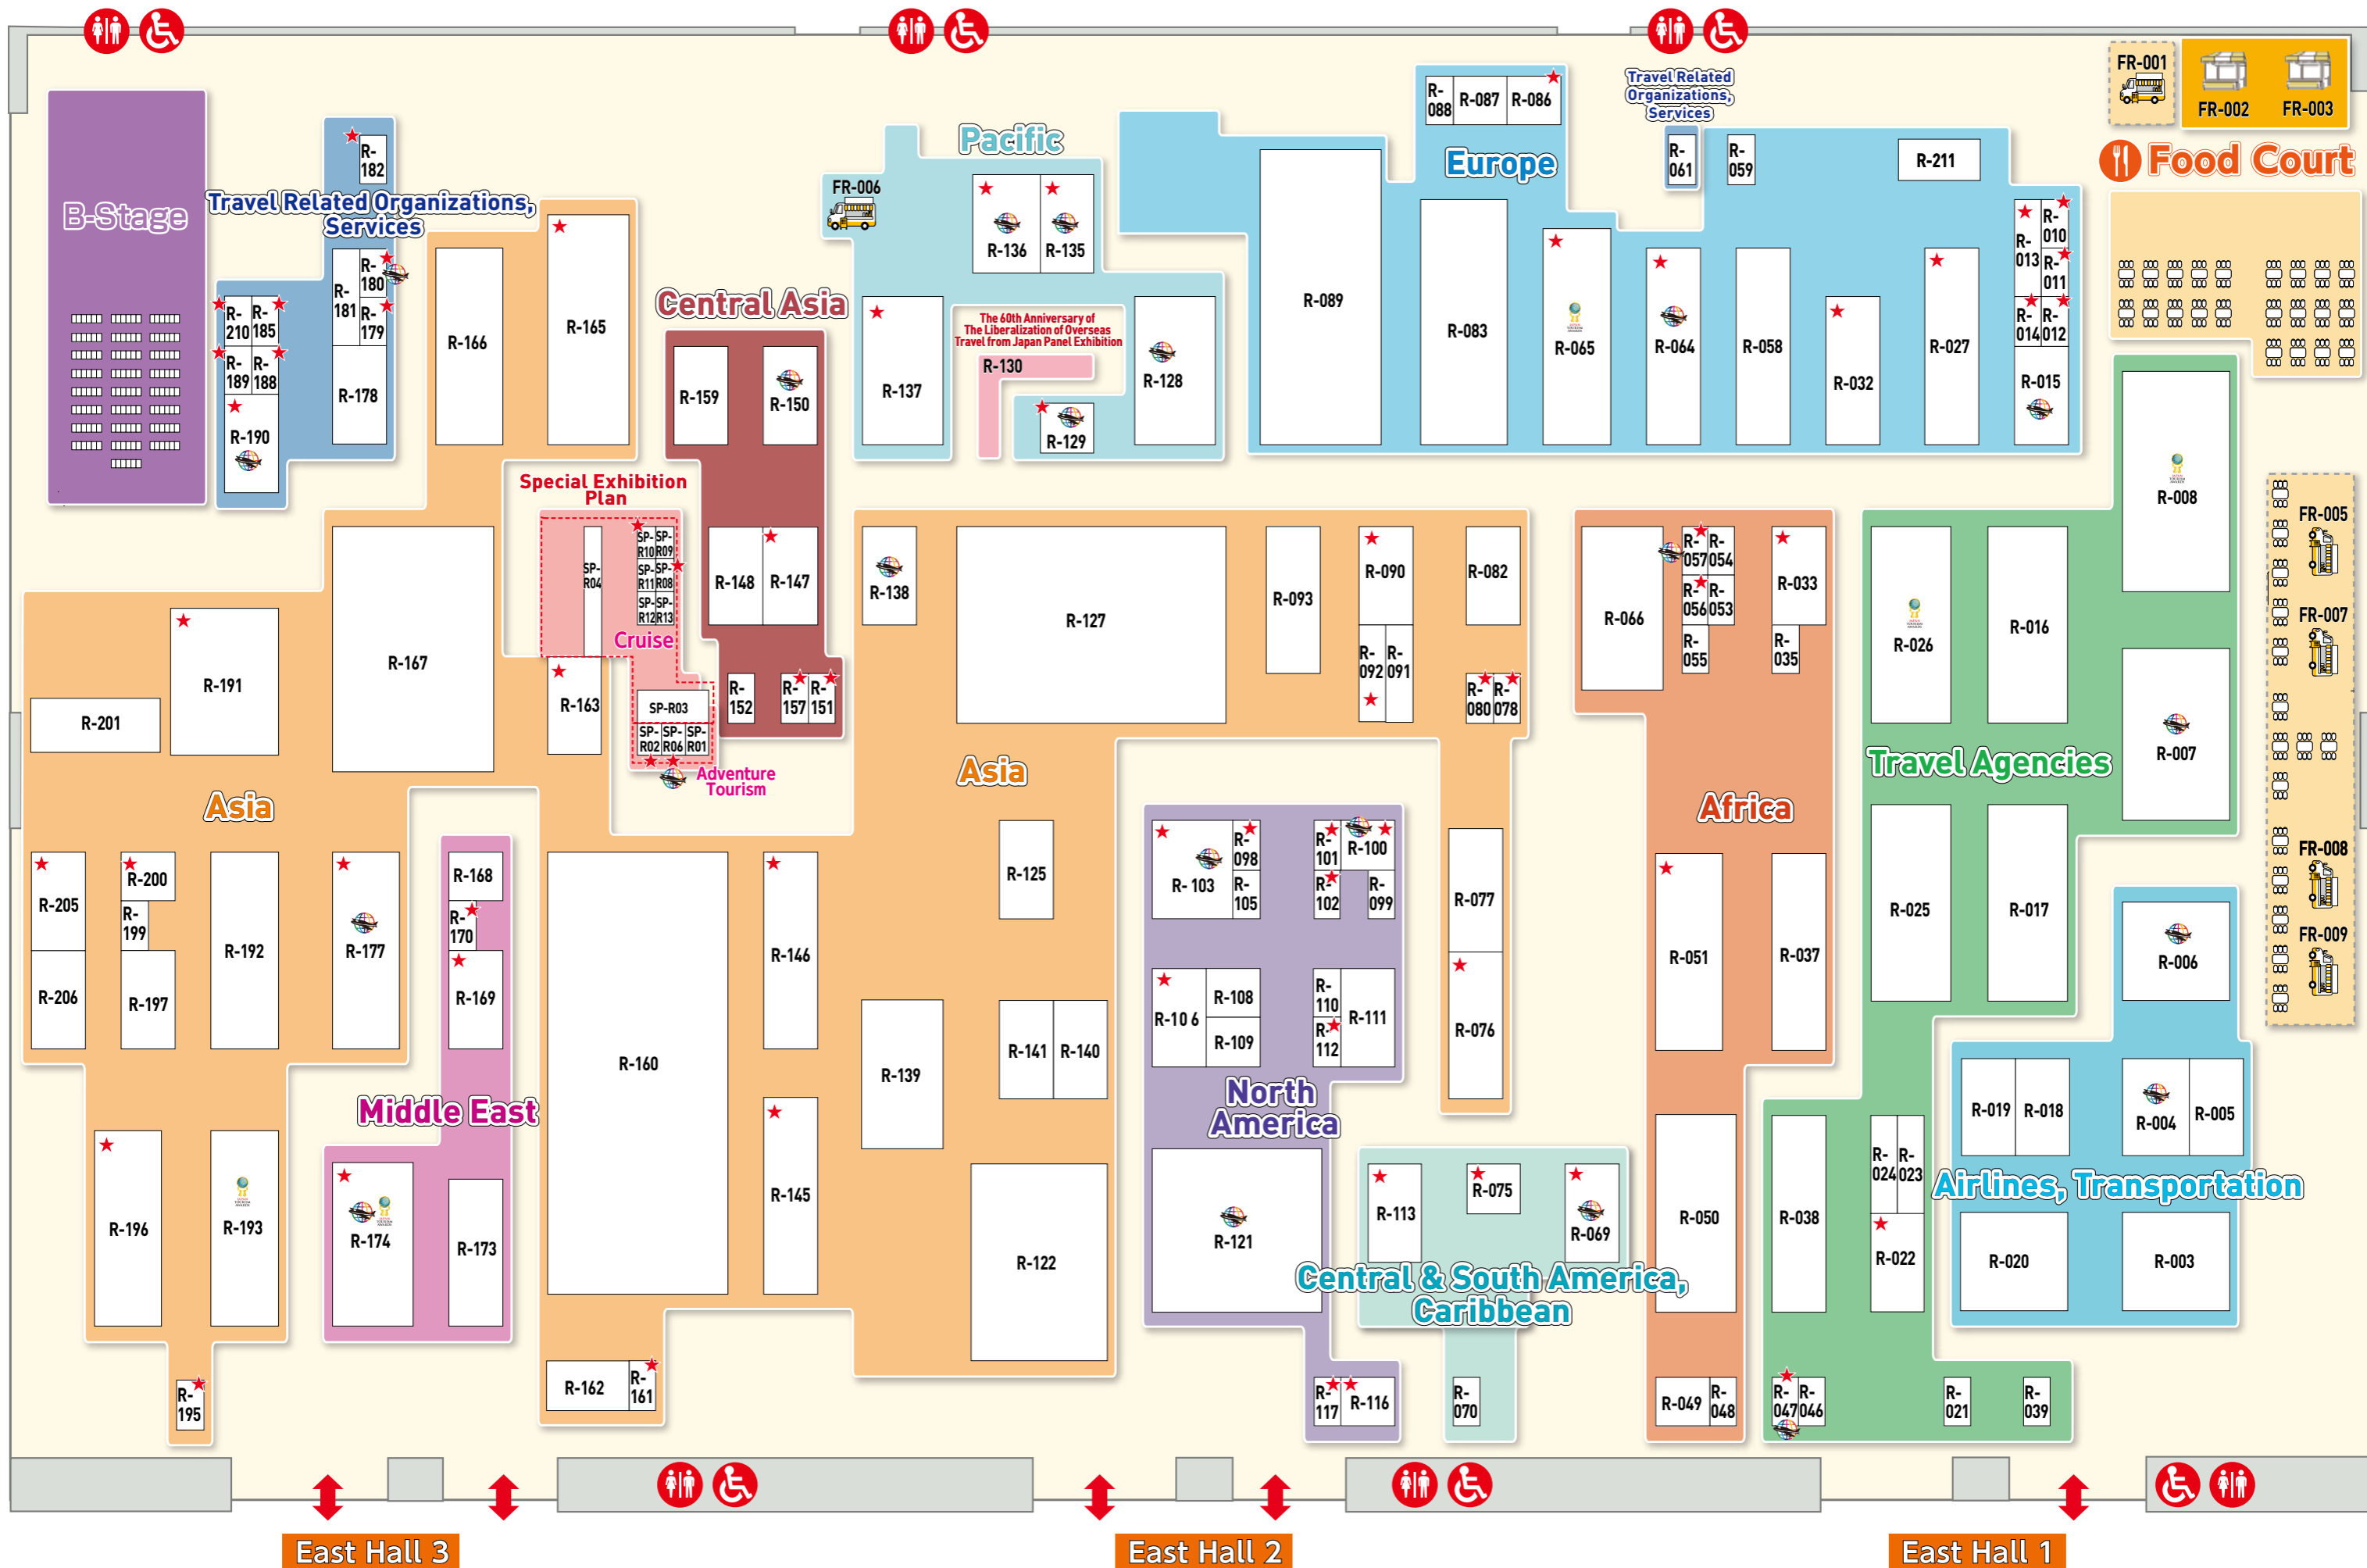

Venue:
Tourism Expo Japan, East Hall 6, TOKYO BIG SIGHT

Organizer:
Tourism Expo Japan, Nikkei Inc.

EXHIBITOR'S LIST *As of September 12.

★ English speaking staff is available at the booths marked with ★. However, please note that the person in charge may not be available when taking a break.